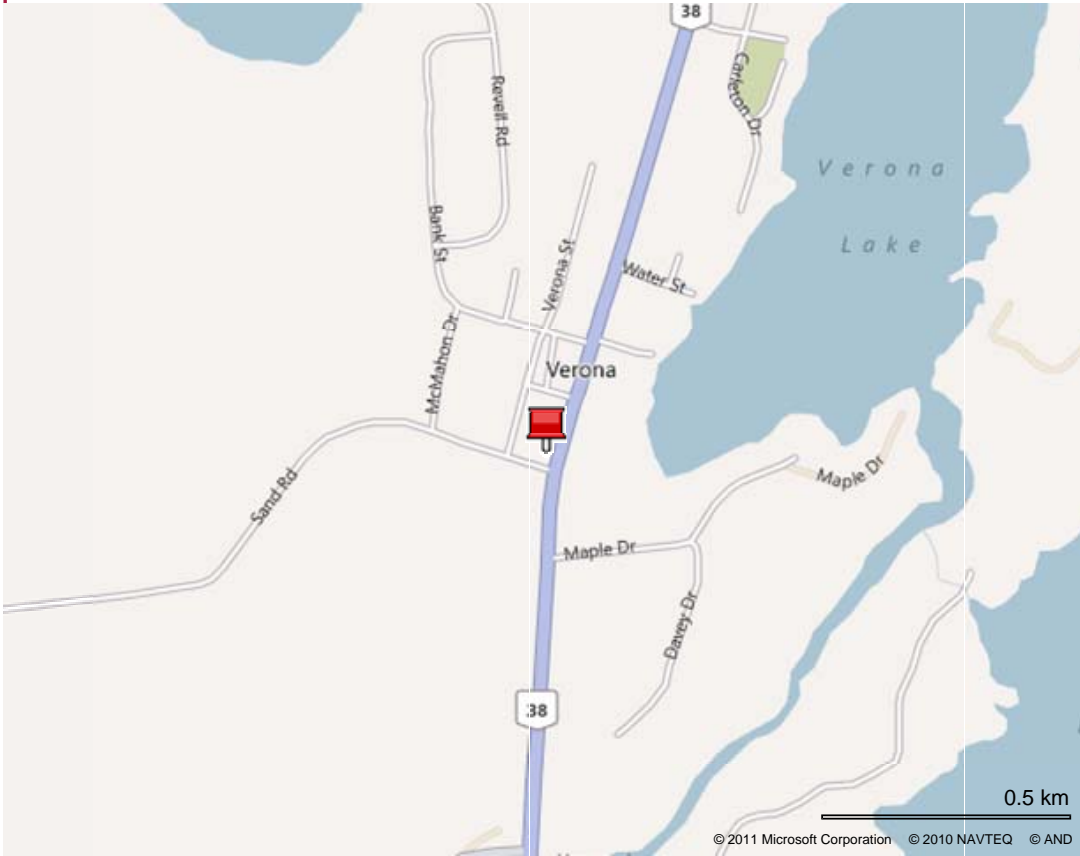

Latitude: 44.47902370299835, Longitude: -76.69512748718263

Set Geo-Coordinates

Decimal Degrees Format:

Latitude: 44.4790237

Longitude: -76.695127

Degrees Minutes Seconds Format: (DD MI SS.S)

Latitude: 44 | 28

44.5 N

Longitude: 76 | 41

42.5 W

Update Map

New Location

Done

To pick a new location for your listing navigate the map then hit the "New Location" button, and then click the map. The latitude and longitude values will update above. You may also type in the latitude and longitude manually in either decimal degrees format or degree minute seconds format and hit the "Update Map" button to confirm the new location. To save the new location, hit the "Done" button above to return to the listing edit screen and then save the changes.